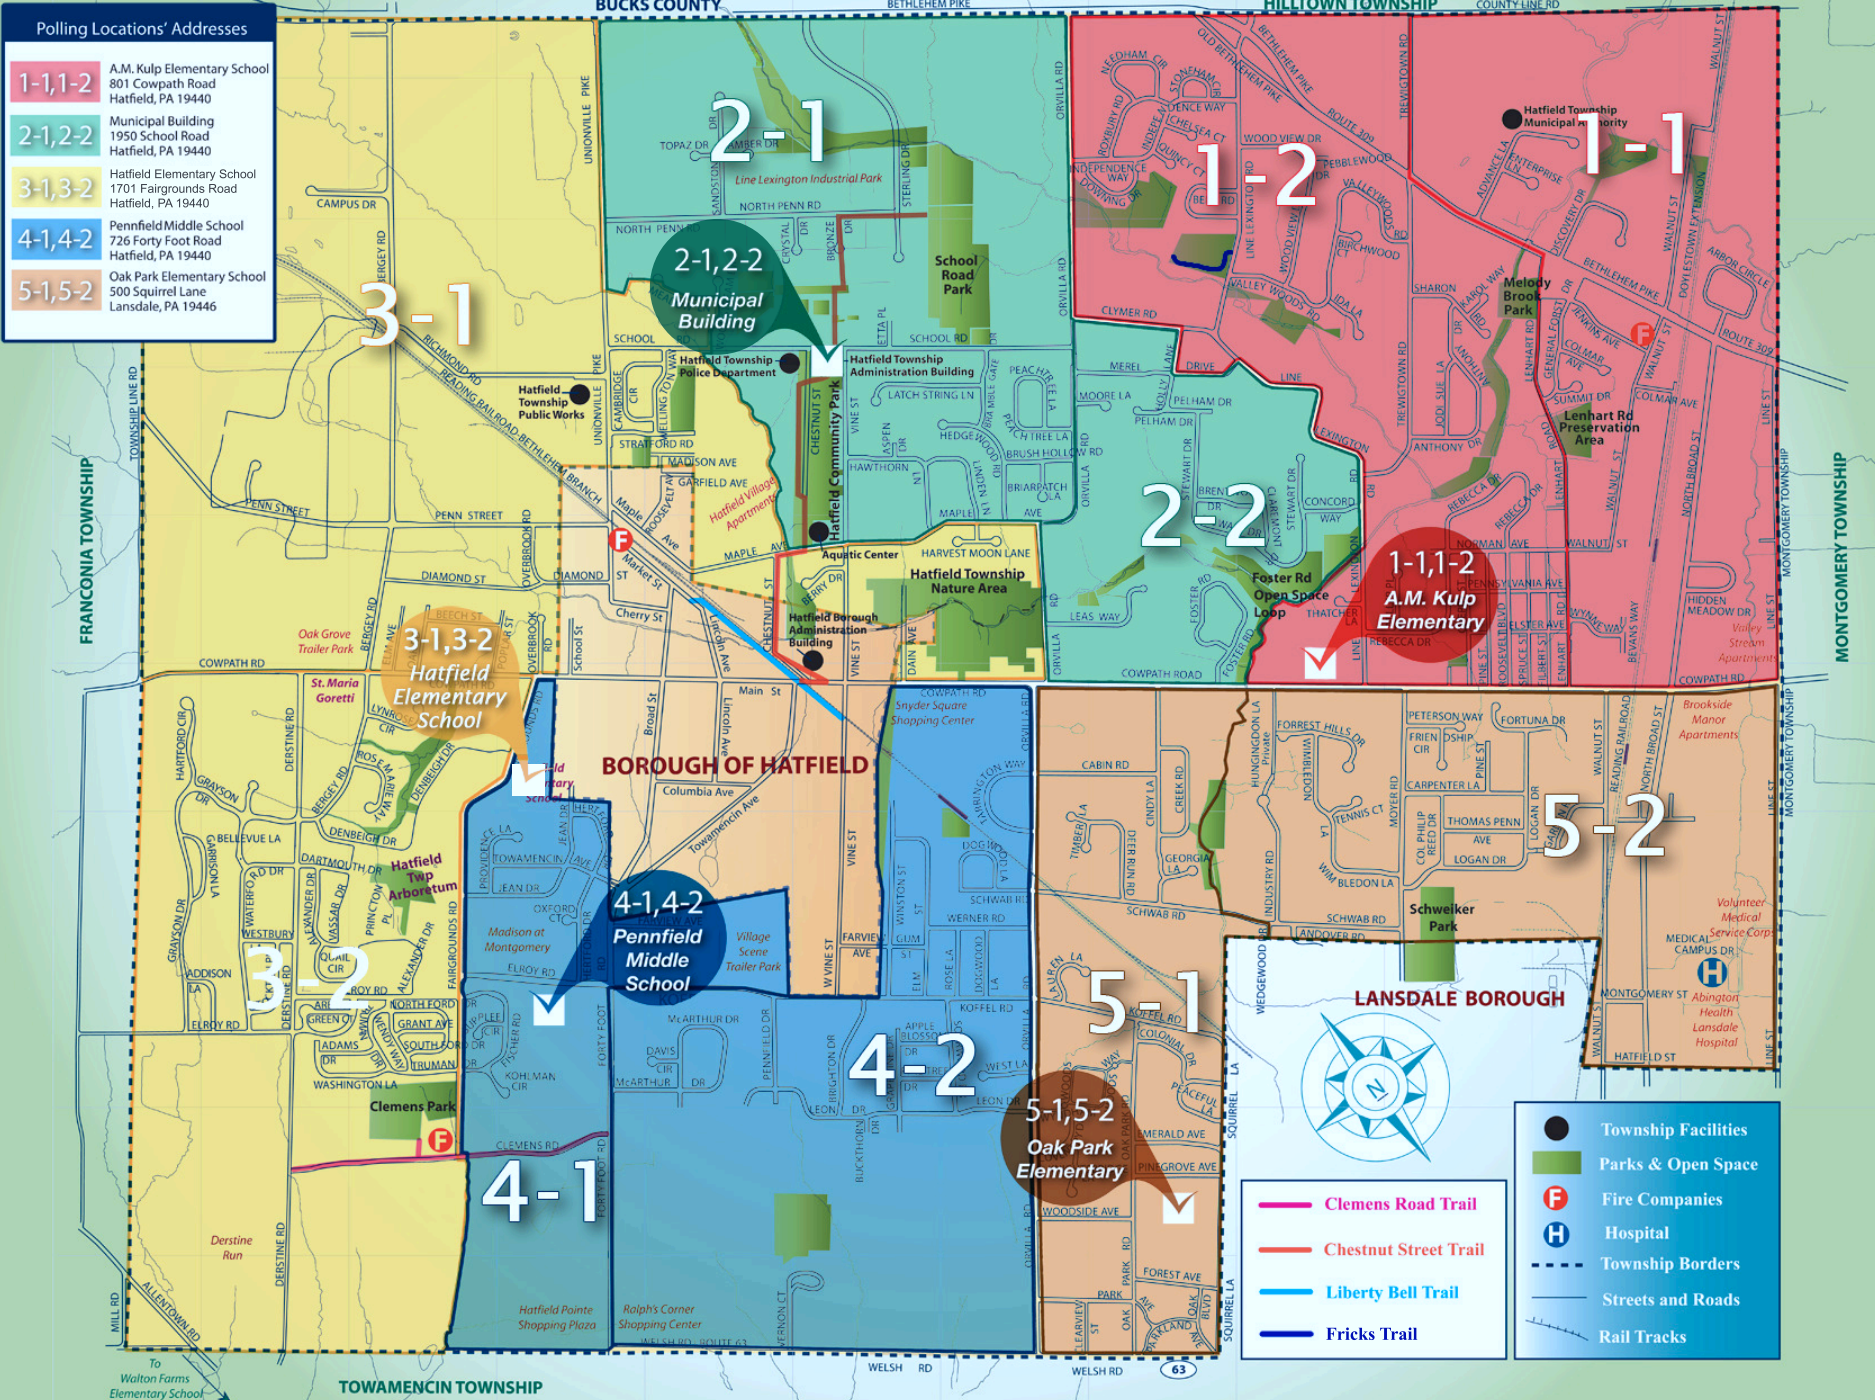

Polling Locations' Addresses

- 1-1,1-2** A.M. Kulp Elementary School
801 Cowpath Road
Hatfield, PA 19440
- 2-1,2-2** Municipal Building
1950 School Road
Hatfield, PA 19440
- 3-1,3-2** Hatfield Elementary School
1701 Fairgrounds Road
Hatfield, PA 19440
- 4-1,4-2** Pennfield Middle School
726 Forty Foot Road
Hatfield, PA 19440
- 5-1,5-2** Oak Park Elementary School
500 Squirrel Lane
Lansdale, PA 19446

- Township Facilities
- Parks & Open Space
- Fire Companies
- Hospital
- Township Borders
- Streets and Roads
- Rail Tracks
- Clemens Road Trail
- Chestnut Street Trail
- Liberty Bell Trail
- Fricks Trail

To
Walton Farms
Elementary School

TOWAMENCIN TOWNSHIP

WELSH RD
WELSH RD
63

LANSDALE BOROUGH

BOROUGH OF HATFIELD

BUCKS COUNTY

BETHLEHEM PIKE

HILLTOWN TOWNSHIP

COUNTY-LINE RD

FRANCONIA TOWNSHIP

MONTGOMERY TOWNSHIP